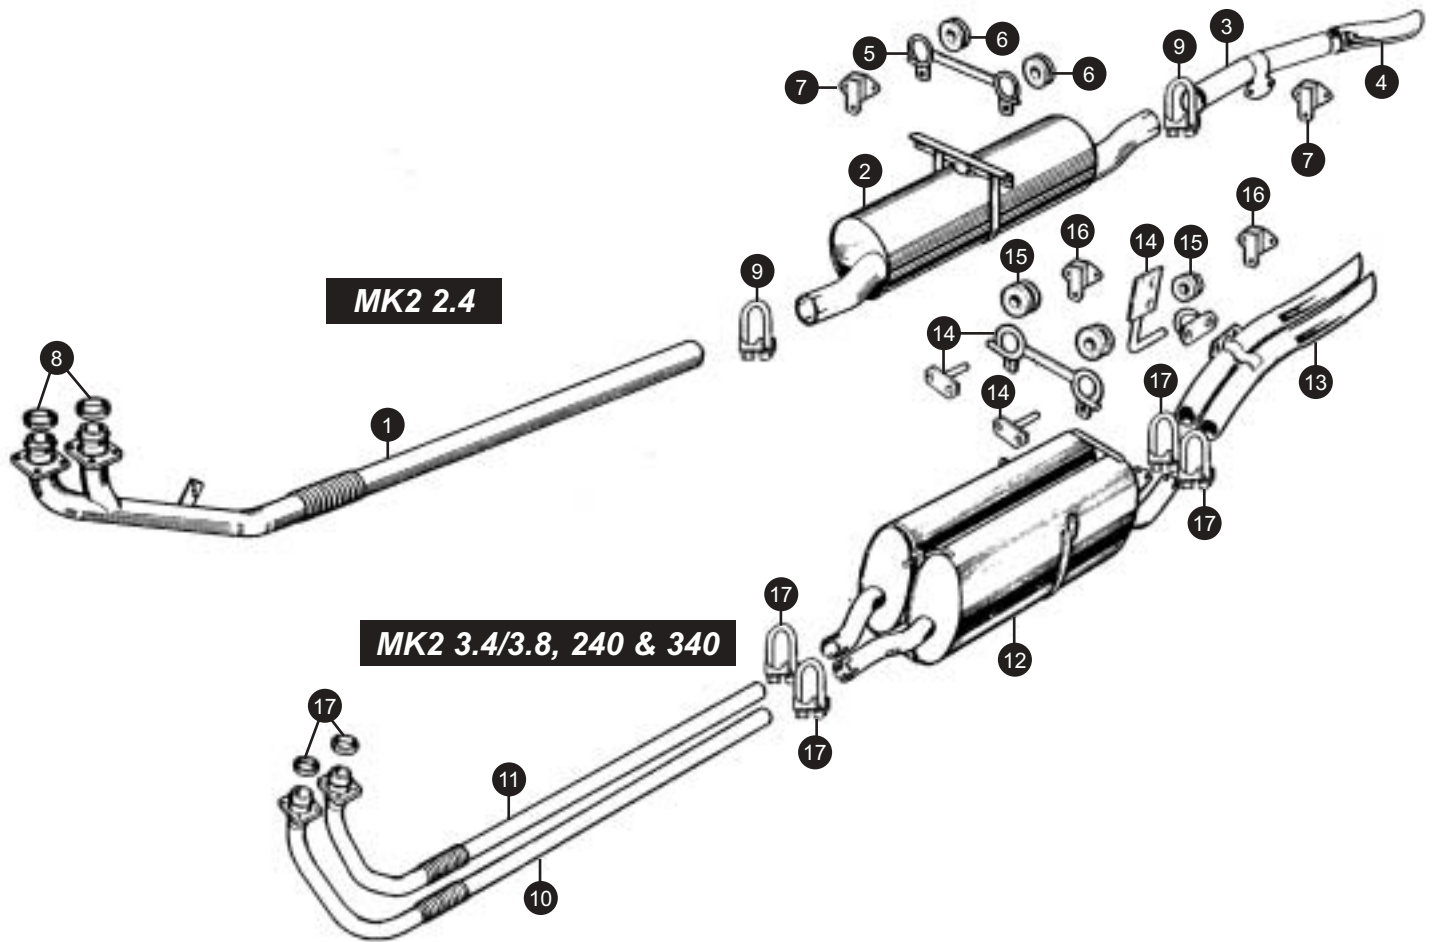

MK2 Exhaust Systems

Buy on-line at www.sngbarratt.com

MK2 2.4 full single system	BSSJR005	1
Complete exhaust fitting kit (Mountings, clamps and seals)	EFK015	1

1. Front pipe	BSJR69	1
2. Silencer	BSJR115	1
3. Tailpipe	BSJR114	1
4. Tailpipe polished trim	BSJR112	1
5. Hanging bracket set	SBS5002	1
6. Mounting rubber in hoops	C25020	2
7. Rubber mounting (alternative to original bracket set and as supplied in our fitting kit)	C8397	3
8. Downpipe seal	EBC9388	2
9. Exhaust clamp	GEX9008	2

MK2 240 full twin system	BSSJR006	1
Complete exhaust fitting kit Mountings, clamps and seals	EFK015	1

MK2 3.4/3.8 full twin system 1960-61 early cars	BSSJR007	1
Mountings, clamps and seals	EFK015	1

MK2 3.4/3.8/340 full twin system 1961 on later cars	BSJR008	1
Mountings, clamps and seals	EFK015	1

10. Front downpipe 240	BSJR118	1
3.4/3.8 1960-61	BSJR59	1
3.4/3.8 1961 on	BSJR70	1

11. Rear downpipe 240	BSJR119	1
3.4/3.8 1960-61	BSJR60	1
3.4/3.8 1961 on	BSJR71	1

12. Silencer	BSJR110	1
13. Tailpipe	BSJR35	1
14. Hanging bracket set	SBS5002	1
15. Mounting rubber in hoops	C25020	3
16. Rubber mounting (alternative to original bracket set and as supplied in our fitting kit)	C8397	3