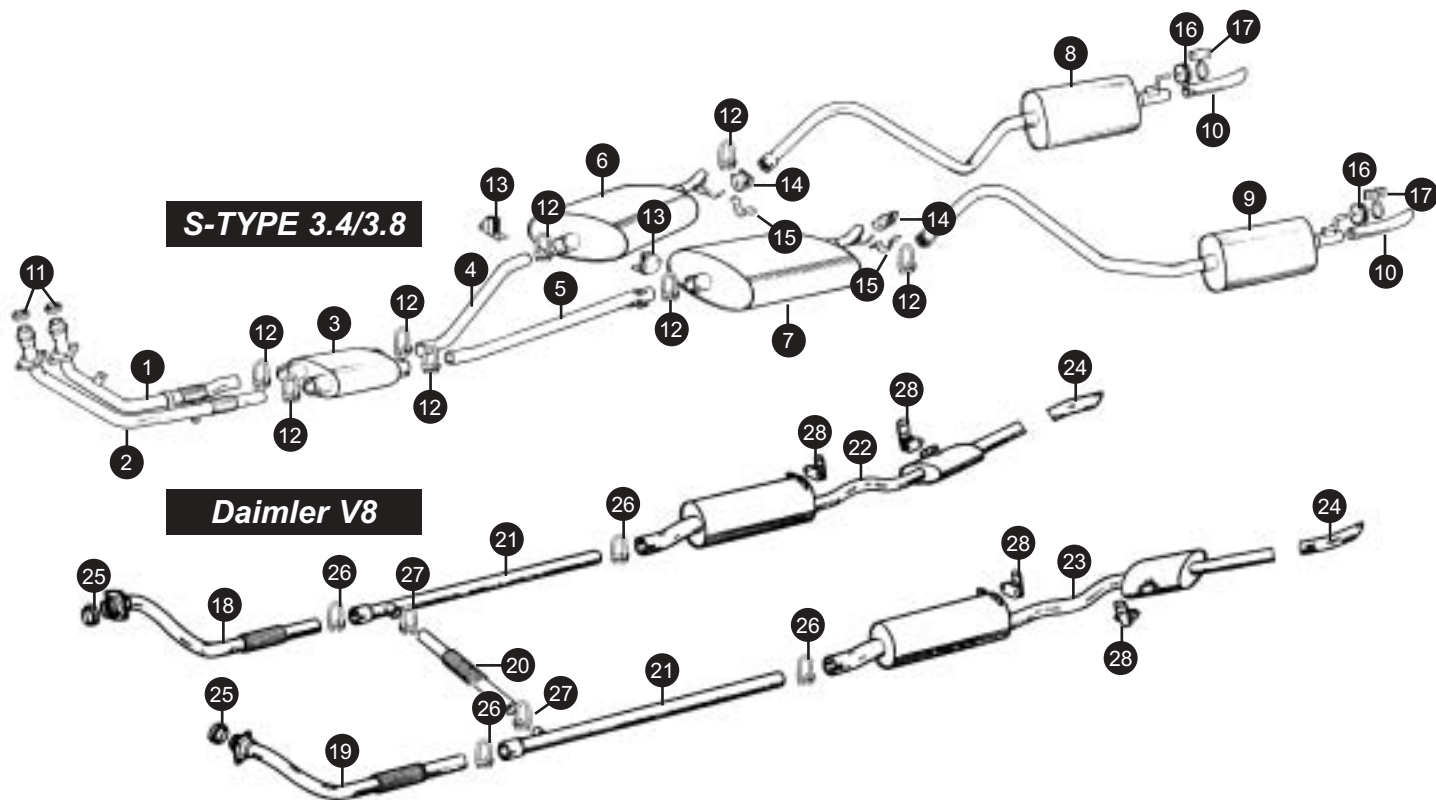

MK2 240 full twin system	BSSJR006	1
Complete exhaust fitting kit Mountings, clamps and seals	EFK015	1

MK2 3.4/3.8 full twin system 1960-61 early cars	BSSJR007	1
Mountings, clamps and seals	EFK015	1

MK2 3.4/3.8/340 full twin system 1961 on later cars	BSJR008	1
Mountings, clamps and seals	EFK015	1

10. Front downpipe 240	BSJR118	1
3.4/3.8 1960-61	BSJR59	1
3.4/3.8 1961 on	BSJR70	1

11. Rear downpipe 240	BSJR119	1
3.4/3.8 1960-61	BSJR60	1
3.4/3.8 1961 on	BSJR71	1

12. Silencer	BSJR110	1
13. Tailpipe	BSJR35	1
14. Hanging bracket set	SBS5002	1
15. Mounting rubber in hoops	C25020	3
16. Rubber mounting (alternative to original bracket set and as supplied in our fitting kit)	C8397	3

17. Downpipe seal	EBC9388	2
18. Exhaust clamp	GEX9008	4

S-Type & V8 Exhaust Systems

Buy on-line at www.sngbarratt.com

S-Type 3.4/3.8 full system	BSSJR011	1
Complete exhaust fitting kit (Mountings, clamps and seals)	EFK012	1